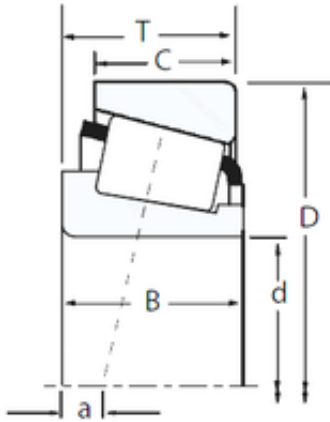

### High speed TIMKEN single row tapered roller bearing 32008X timken bearing price list

Bearing No. 32008X

Size	40x68x19 mm
Bore Diameter	40 mm
Outer Diameter	68 mm
Width	19 mm
d	40 mm
D	68 mm
T	19 mm
B	19 mm
C	14,5 mm
R	1 mm
r	1 mm
Weight	0,27 Kg
Dynamic load rating radial (C)	53,8 kN
Calculation factor (e)	0,38

32008X Bearing 2D drawings and 3D CAD models