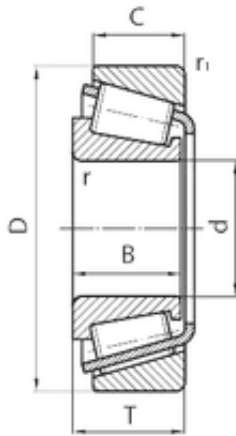

China 6206 Bearing Supplier

good price timken taper roller bearing
KJLM104948/NP658549

Bearing No. KJLM104948/NP658549

Size	50x82x24.5 mm
Bore Diameter	50 mm
Outer Diameter	82 mm
Width	24,5 mm
d	50 mm
D	82 mm
T	24,5 mm
B	21,5 mm
C	20 mm

KJLM104948/NP658549 Bearing 2D drawings and 3D
CAD models